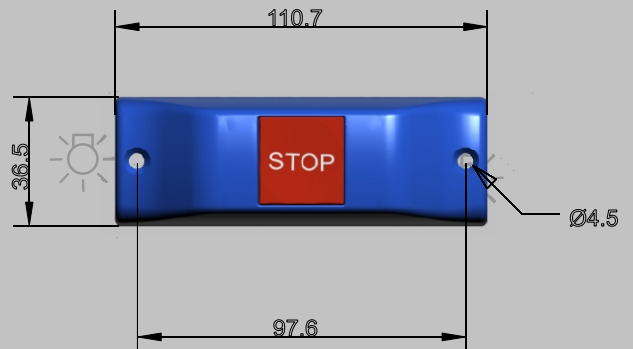

Reference	Description	Housing Colour	Push Button Colour	Symbol	Symbol Colour	Type	Push Button Height / Type
03 0410	BELL SWITCH FOR HANDRAILS (SMOOTH)	GREY	RED	STOP	WHITE	VERTICAL	NORMAL
03 0440	BELL SWITCH FOR FLAT SURFACE (GRAINED)	GREY	RED	STOP	WHITE	VERTICAL	NORMAL
03 0470	BELL SWITCH FOR HANDRAILS (GRAINED)	GREY	RED	STOP	WHITE	VERTICAL	NORMAL
03 0430	BELL SWITCH FOR HANDRAILS (SMOOTH)	GREY	RED	STOP	WHITE	VERTICAL	HIGH
03 0432	BELL SWITCH FOR HANDRAILS (SMOOTH)	GREY	RED	STOP	WHITE	VERTICAL	NORMAL / BRAILLE
03 0510	BELL SWITCH FOR HANDRAILS (SMOOTH)	GREY	RED	STOP	WHITE	HORIZONTAL	NORMAL

Bell switch for 35 mm dia handrails
(Can be mounted 30 mm dia hanraile with adapter)