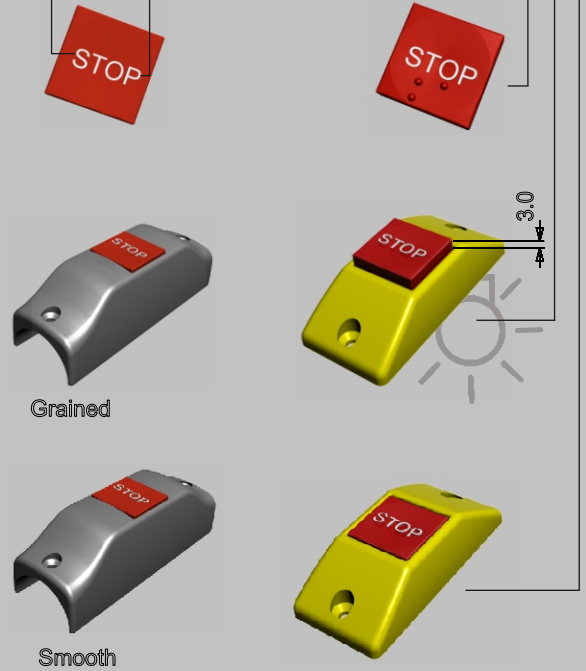

Grained

Smooth