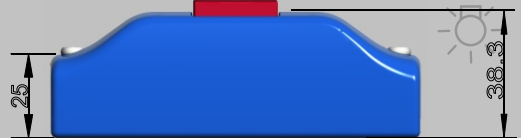

Bell switch for 35 mm dia handrails
(Can be mounted 30 mm dia hanraile with adapter)