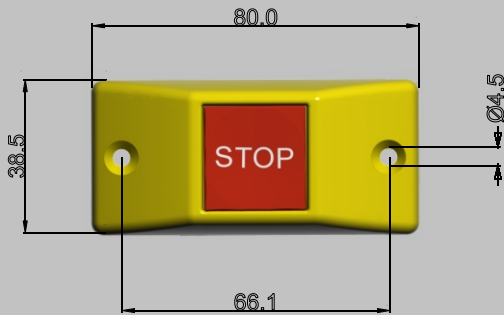

Reference	Description	Housing Colour	Push Button Colour	Symbol	Symbol Colour	Type	Push Button Height / Type
03 0410	BELL SWITCH FOR HANDRAILS (SMOOTH)	GREY	RED	STOP	WHITE	VERTICAL	NORMAL
03 0440	BELL SWITCH FOR FLAT SURFACE (GRAINED)	GREY	RED	STOP	WHITE	VERTICAL	NORMAL
03 0470	BELL SWITCH FOR HANDRAILS (GRAINED)	GREY	RED	STOP	WHITE	VERTICAL	NORMAL
03 0430	BELL SWITCH FOR HANDRAILS (SMOOTH)	GREY	RED	STOP	WHITE	VERTICAL	HIGH
03 0432	BELL SWITCH FOR HANDRAILS (SMOOTH)	GREY	RED	STOP	WHITE	VERTICAL	NORMAL / BRAILLE
03 0510	BELL SWITCH FOR HANDRAILS (SMOOTH)	GREY	RED	STOP	WHITE	HORIZONTAL	NORMAL

Bell switch for 35 mm dia handrails
(Can be mounted 30 mm dia hanraile with adapter)