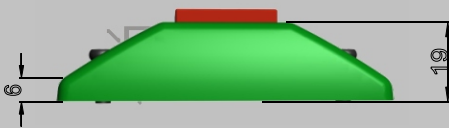

Reference	Description	Housing Colour	Push Button Colour	Symbol	Symbol Colour	Type	Push Button Height / Type
03 0410	BELL SWITCH FOR HANDRAILS (SMOOTH)	GREY	RED	STOP	WHITE	VERTICAL	NORMAL
03 0440	BELL SWITCH FOR FLAT SURFACE (GRAINED)	GREY	RED	STOP	WHITE	VERTICAL	NORMAL
03 0470	BELL SWITCH FOR HANDRAILS (GRAINED)	GREY	RED	STOP	WHITE	VERTICAL	NORMAL
03 0430	BELL SWITCH FOR HANDRAILS (SMOOTH)	GREY	RED	STOP	WHITE	VERTICAL	HIGH
03 0432	BELL SWITCH FOR HANDRAILS (SMOOTH)	GREY	RED	STOP	WHITE	VERTICAL	NORMAL / BRAILLE
03 0510	BELL SWITCH FOR HANDRAILS (SMOOTH)	GREY	RED	STOP	WHITE	HORIZONTAL	NORMAL

Bell switch for 35 mm dia handrails
(Can be mounted 30 mm dia hanraile with adapter)