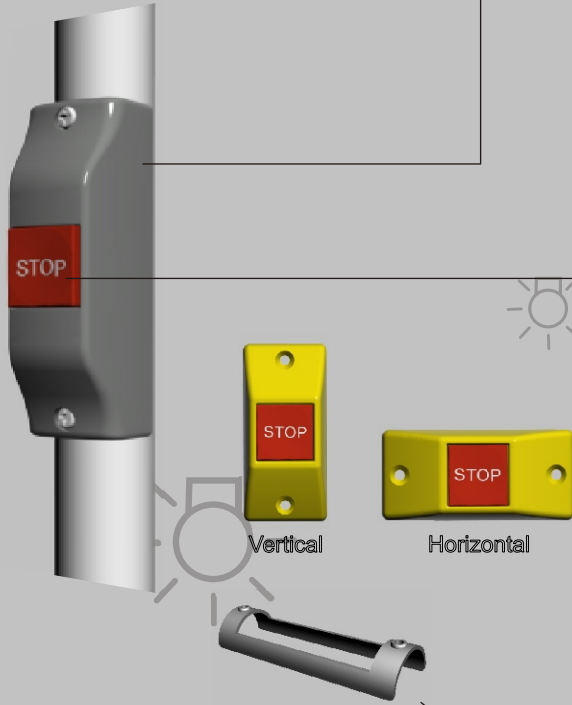

Reference	Description	Housing Colour	Push Button Colour	Symbol	Symbol Colour	Type	Push Button Height / Type
03 0410	BELL SWITCH FOR HANDRAILS (SMOOTH)	GREY	RED	STOP	WHITE	VERTICAL	NORMAL
03 0440	BELL SWITCH FOR FLAT SURFACE (GRAINED)	GREY	RED	STOP	WHITE	VERTICAL	NORMAL
03 0470	BELL SWITCH FOR HANDRAILS (GRAINED)	GREY	RED	STOP	WHITE	VERTICAL	NORMAL
03 0430	BELL SWITCH FOR HANDRAILS (SMOOTH)	GREY	RED	STOP	WHITE	VERTICAL	HIGH
03 0432	BELL SWITCH FOR HANDRAILS (SMOOTH)	GREY	RED	STOP	WHITE	VERTICAL	NORMAL / BRAILLE
03 0510	BELL SWITCH FOR HANDRAILS (SMOOTH)	GREY	RED	STOP	WHITE	HORIZONTAL	NORMAL